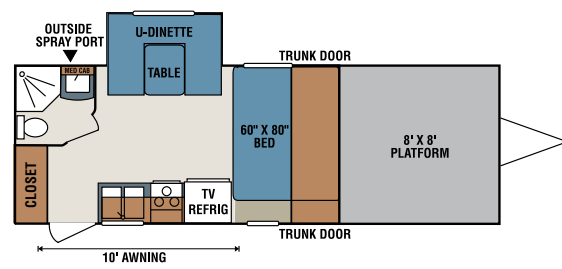

Standards

- 1 Piece Seamless Roof
- 3 Burner Range with Oven
- 4 Stabilizer Jacks
- 6 Cubic Foot Refrigerator
- 6 Gallons Gas/Electric DSI Water Heater
- 12V Range Hood with Light
- 20# LP Bottles
- 30 AMP Power Cord
- 13,500 BTU A/C
- AL-KO Ultra-Lube Axles
- AM/FM/CD Player
- Auto Adjust Brakes
- Awning with Drip Rail and Spouts
- Bottle Cover with Flip Up Lid
- Cargo D-Rings
- Decorative Radius Detail on Ceiling with Halogen Lights
- Double Bowl Sink with High Rise Faucet
- Extra Large Water Tanks
- Fiberglass Exterior
- Heated & Enclosed Underbelly (MXT303, MXT309, MXT312 and MXT319 Only)
- Innerspring Mattress (Where Available)
- Large Assist Grab Handle
- Lighted Power Awning (MXT303, MXT309, MXT312 and MXT319 Only)
- Microwave
- Mortise and Tenon Glazed Cabinet Doors
- Nightshades

- Outside Spray Port
- Radius Entry Door
- Ramp Door Light
- Satellite Prep
- Tinted Windows
- Tub Surround
- Tuff Ply (MXT303, MXT309, MXT312 and MXT319)
- TV Antenna with Booster
- Water Heater Bypass

Sport Entertainment Package #1

- Sony® 4-Channel Amp
- Sony® 6 1/2" Coax Speakers Outdoor
- Sony® 10" Subwoofer
- Sony® AM/FM/CD with USB Port
- Sony® Marine Remote
- Speaker Box

MXT Package

- Aluminum Wheels
- Pull Down Screen Wall
- Ramp Extension and Legs
- Spare Tire/Carrier/Hoist

Options

- 4.0 Generator (Requires Fuel Tank with Pump) (N/A on MXT20 or with 50 Amp)
- 5.5 Generator (Requires 50 Amp Service)
- 19" TV (MXT20 Only)