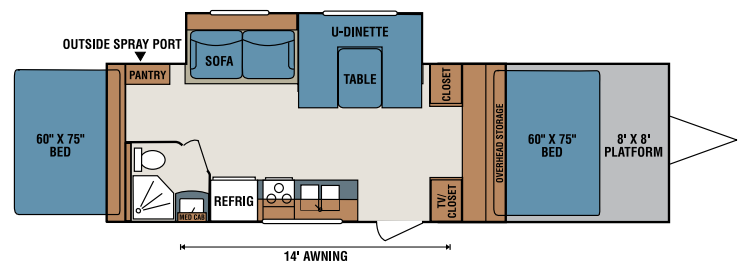

NEW 2014 FLOORPLANS

MXT309

CRC170

CRC210KS

CRC222

For more product details and in-depth information, visit us at www.kz-rv.com |

0985 N 900 W • Shipshewana, IN 46565
E-mail kz@kz-rv.com • www.kz-rv.com

Due to continual research and advances, manufacturer reserves the right to change specifications, design, price and equipment without notice, and assumes no responsibility for any error in this literature. Some items shown are not included as standard or optional equipment. ©2013KZ | 9/11/13