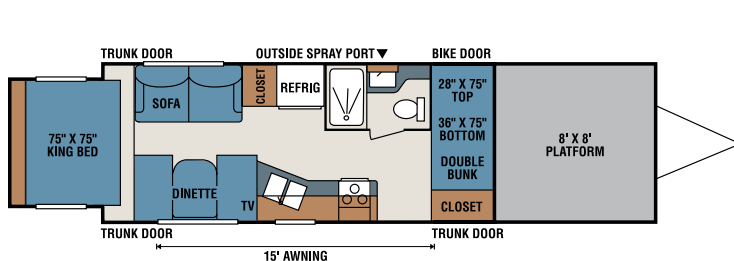

Standards

- 1 Piece Seamless Roof
- 3 Burner Range with Oven
- 4 Stabilizer Jacks
- 6 Cubic Foot Refrigerator
- 6 Gallons Gas/Electric DSI Water Heater
- 12V Range Hood with Light
- 20# LP Bottles
- 30 AMP Power Cord
- 13,500 BTU A/C
- AL-KO Ultra-Lube Axles
- AM/FM/CD Player
- Auto Adjust Brakes
- Awning with Drip Rail and Spouts
- Bottle Cover with Flip Up Lid
- Cargo D-Rings
- Decorative Radius Detail on Ceiling with Halogen Lights
- Double Bowl Sink with High Rise Faucet
- Extra Large Water Tanks
- Fiberglass Exterior
- Heated & Enclosed Underbelly (MXT303, MXT309, MXT312 and MXT319 Only)
- Innerspring Mattress (Where Available)
- Large Assist Grab Handle
- Lighted Power Awning (MXT303, MXT309, MXT312 and MXT319 Only)
- Microwave
- Mortise and Tenon Glazed Cabinet Doors
- Nightshades

- Outside Spray Port
- Radius Entry Door
- Ramp Door Light
- Satellite Prep
- Tinted Windows
- Tub Surround
- Tuff Ply (MXT303, MXT309, MXT312 and MXT319)
- TV Antenna with Booster
- Water Heater Bypass

Sport Entertainment Package #1

- Sony® 4-Channel Amp
- Sony® 6 1/2" Coax Speakers Outdoor
- Sony® 10" Subwoofer
- Sony® AM/FM/CD with USB Port
- Sony® Marine Remote
- Speaker Box

MXT Package

- Aluminum Wheels
- Pull Down Screen Wall
- Ramp Extension and Legs
- Spare Tire/Carrier/Hoist

Options

- 4.0 Generator (Requires Fuel Tank with Pump) (N/A on MXT20 or with 50 Amp)
- 5.5 Generator (Requires 50 Amp Service)
- 19" TV (MXT20 Only)