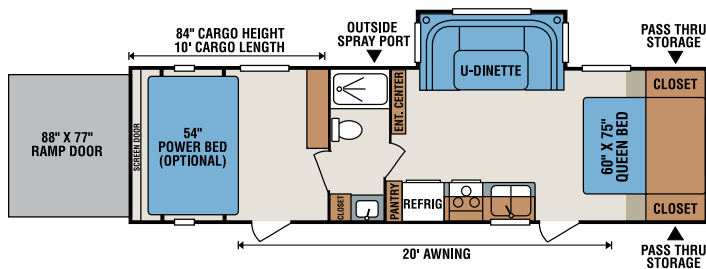

Sport Entertainment Package #1

- Sony® 4-Channel Amp
- Sony® 6 1/2" Coax Speakers Outdoor
- Sony® 10" Subwoofer
- Sony® AM/FM/CD with USB Port
- Sony® Marine Remote
- Speaker Box

MXT Package

- Aluminum Wheels
- Pull Down Screen Wall
- Ramp Extension and Legs
- Spare Tire/Carrier/Hoist

Options

- 4.0 Generator (Requires Fuel Tank with Pump) (N/A on MXT20 or with 50 Amp)
- 5.5 Generator (Requires 50 Amp Service)
- 19" TV (MXT20 Only)

- 29" TV (MXT160, MXT303 and MXT309 Only)
- 32" TV (MXT312 and MXT319 Only)
- Aluminum Wheels (MXT Package)
- Dual Power Beds (MXT309 and MXT319 Only)
- Flip Up Full Size Bed (N/A on MXT20 and MXT160)
- Fuel Tank with Pump Station
- Generator Prep (Requires Fuel Tank with Pump) (N/A on MXT20)
- Lighted Power Awning (MXT20, MXT160 and All CRC Models Only)
- Mudd Tires (Available on CRC Models Only)
- Outside Grill
- Outside Speakers (Incl. in Sport Package #1)
- Paint Package
- Power Bed (MXT303, MXT309, MXT312 and MXT319 Only) (N/A with Sit'n Sleep)
- Power Bed with Sit'n Sleep (MXT309 and MXT319 only)
- Power Front/Rear Jacks & Tongue Jack
- Radiant Technology Insulation
- Ramp Extension and Legs (MXT Package)
- Sit'n Sleep (MXT303, MXT309, MXT312 and MXT319 Only) (N/A with Power Bed)
- Spare Tire/Carrier (MXT Package)
- Sport Entertainment Package #1
- Theatre Seating (MXT312 and MXT319 Only)
- Threshold Ramp
- Versa-Trac (Where Available)
- Wire for 2nd A/C with 50 Amp Service

NEW 2014 FLOORPLANS

MXT309